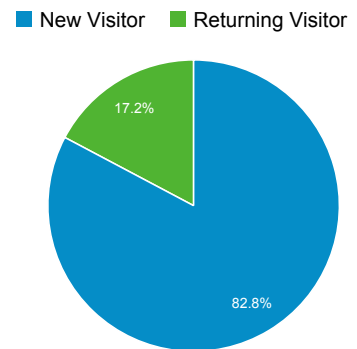

Jan 1, 2014 - Jan 26, 2014

Audience Overview

Overview

23,573 people visited this site

Language	Visits	% Visits
1. en-us	13,645	51.52%
2. id	5,708	21.55%
3. en	3,890	14.69%
4. id-id	1,292	4.88%
5. en-gb	1,233	4.66%
6. en_us	185	0.70%
7. en_gb	131	0.49%
8. *30790cc430790a1130790cd430790ca830790b20	44	0.17%
9. (not set)	38	0.14%
10. el	37	0.14%