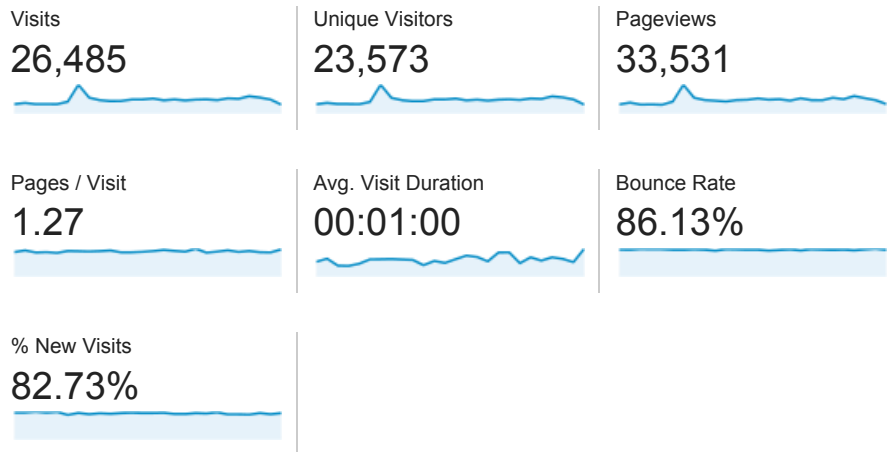

Jan 1, 2014 - Jan 26, 2014

Audience Overview

Overview

23,573 people visited this site

Language	Visits	% Visits
1. en-us	13,645	51.52%
2. id	5,708	21.55%
3. en	3,890	14.69%
4. id-id	1,292	4.88%
5. en-gb	1,233	4.66%
6. en_us	185	0.70%
7. en_gb	131	0.49%
8. *30790cc430790a1130790cd430790ca830790b20	44	0.17%
9. (not set)	38	0.14%
10. el	37	0.14%